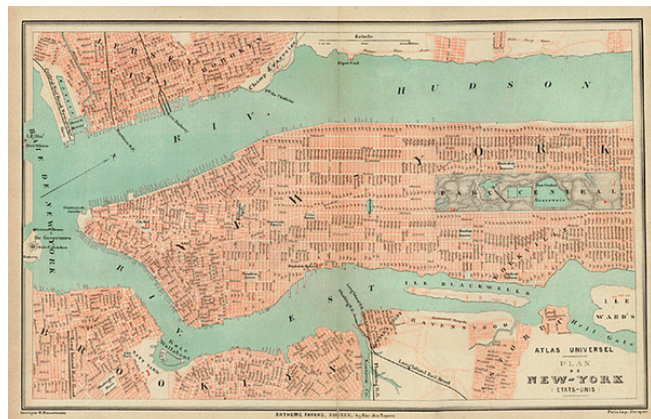

## Atlas Universel Plan de New York (Etats-Unis)

**Stock#:** 6120  
**Map Maker:** Fayard  
**Date:** 1877  
**Place:** Paris  
**Color:** Color  
**Condition:** VG+  
**Size:** 17 x 10.5 inches  
**Price:** SOLD

### Description:

Rare map of New York City, from Fayard's Atlas Universel. Shows the City to 113th Street, just north of the Park, along with part of Brooklyn, Astoria, Ward's Island, Jersey City and Hoboken. A rare 19th Century map of the City.