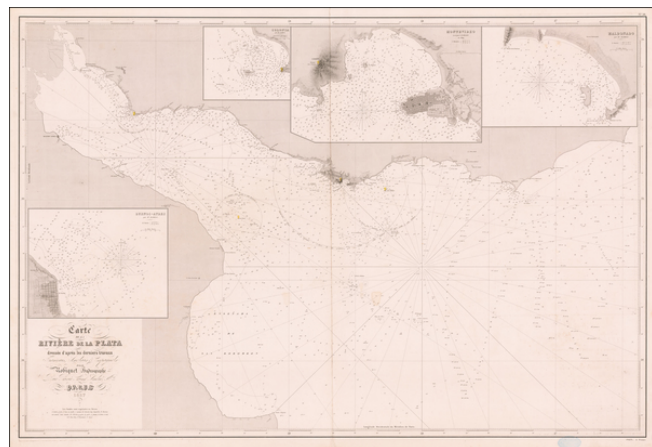

Stock#: 61106
Map Maker: Robiquet
Date: 1857
Place: Paris
Color: Uncolored
Condition: VG
Size: 22 x 17 inches
Price: \$345.00

Description:

Rare French sea chart of the mouth of the Rio De La Plata, published in Paris by Aime Robiquet.

The map includes large insets of:

- Buenos Aires
- Colonia
- Montevideo
- Maldonado

Rare example of this working navigational chart.

Detailed Condition: