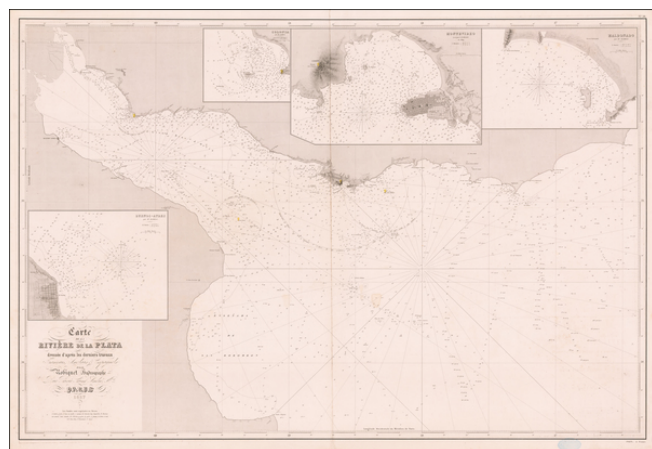

Stock#: 61106
Map Maker: Robiquet
Date: 1857
Place: Paris
Color: Uncolored
Condition: VG
Size: 22 x 17 inches
Price: \$ 295.00

Description:

Rare French sea chart of the mouth of the Rio De La Plata, published in Paris by Aime Robiquet.

The map includes large insets of:

- Buenos Aires
- Colonia
- Montevideo
- Maldonado

Rare example of this working navigational chart.

Detailed Condition: