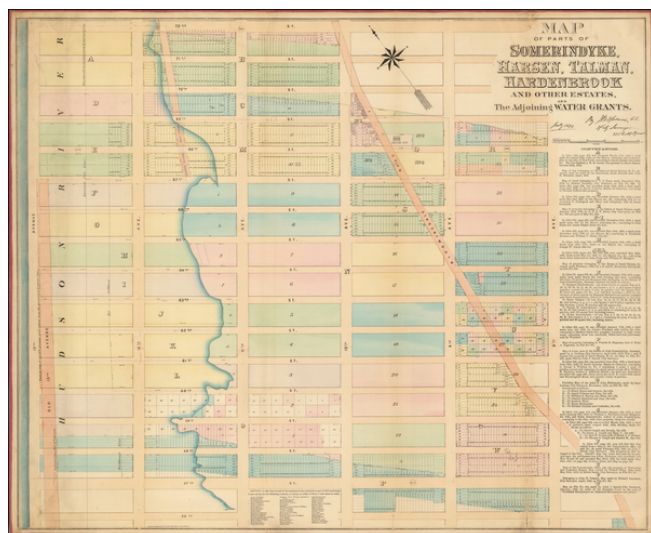

**Barry Lawrence Ruderman
Antique Maps Inc.**

7407 La Jolla Boulevard
La Jolla, CA 92037

www.raremaps.com

(858) 551-8500
blr@raremaps.com

**Map of Parts of Somerindyke, Harsen, Talman, Hardenbrook and other Estates, and the
Adjoining Water Grants.**

Stock#: 61027
Map Maker: Bute Holmes
Date: 1879
Place: New York
Color: Hand Colored
Condition: VG
Size:
Price: SOLD

Description:

Rare antique map of part of the Upper West Side and Midtown West, New York City. Published in July 1879.