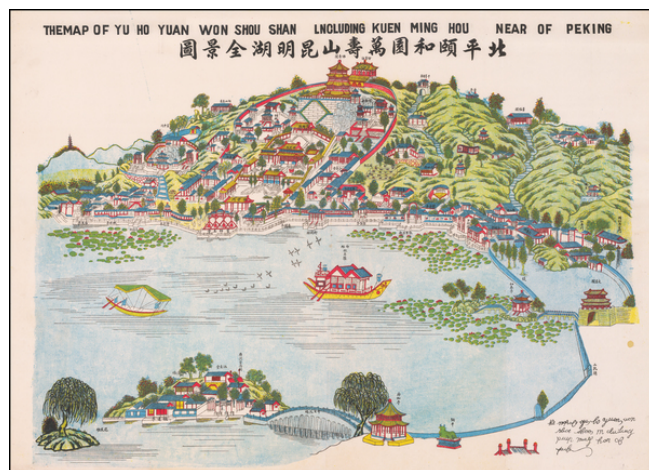

Barry Lawrence Ruderman Antique Maps Inc.

7407 La Jolla Boulevard
La Jolla, CA 92037

www.raremaps.com

(858) 551-8500
blr@raremaps.com

[Summer Palace] The Map of Yu Ho Yuan Won Shou Shan Including Kuen Ming Hou Near of Peking

Stock#: 60906
Map Maker: Anonymous
Date: 1930 circa
Place: Beijing
Color: Color
Condition: VG+
Size: 21.5 x 15.5 inches full sheet
Price: \$ 395.00

Description:

Brightly colored map of Peking's Summer Palace (Yihe Yuan) created during China's Republican Period.

The map features Longevity Hill and its numerous halls and pavilions as well as the Palace's famous Kunming Lake.

Detailed Condition: