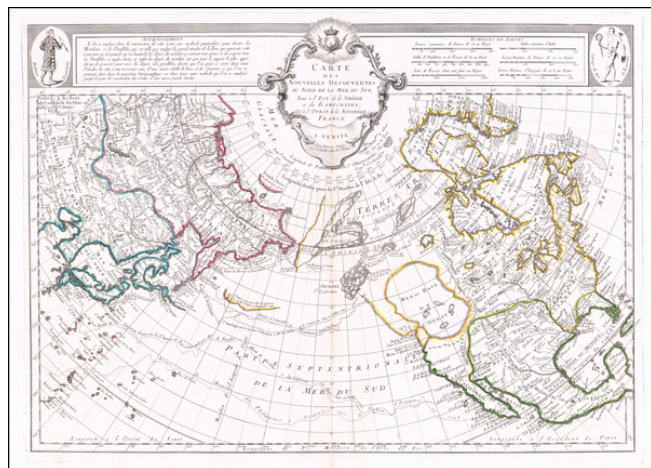

## Carte Des Nouvelles Decouvertes Au Nord de la Mer du Sud, Tant a l'Est de la Siberie et du Kamtchatka, Qua l'Ouest de la Nouvelle France

**Stock#:** 60890  
**Map Maker:** Santini  
**Date:** 1776  
**Place:** Venice  
**Color:** Outline Color  
**Condition:** VG+  
**Size:** 25 x 18 inches  
**Price:** \$1,400.00

### Description:

Santini's edition of Joseph De L'Isle's map of the Northern Pacific Ocean, North America and Asia.

De L'Isle's map was a cartographic landmark, representing the most important advances in the mapping of this region prior to Cook. The map reported the discoveries of numerous Russian explorers, including Tchirkow and Vitus Bering and several overland expeditions, as well as the routes of Frondat, Spanberg, and other Europeans. The Manilla Galleon route is also shown. While the treatment of the NW Coast of America is largely conjecture and myth, the information derived from the Russians dominated regional cartography for three decades, until Cook brought significant updates. Strong dark impression. Includes Remondini imprint.