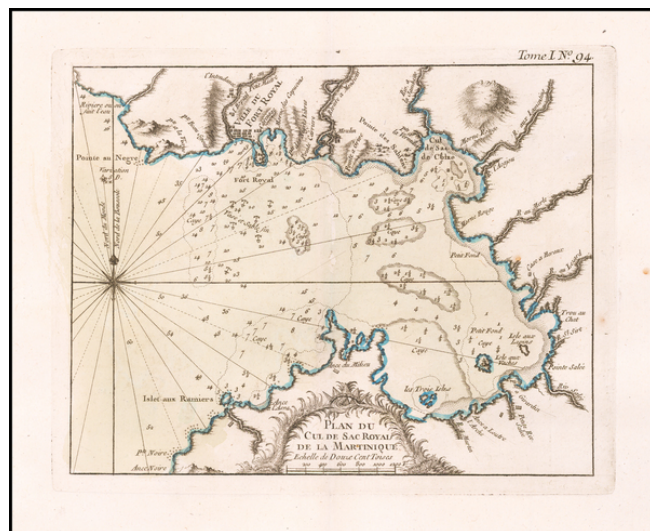

Barry Lawrence Ruderman Antique Maps Inc.

7407 La Jolla Boulevard
La Jolla, CA 92037

www.raremaps.com

(858) 551-8500
blr@raremaps.com

Plan du Cul de Sac Royale de la Martinique

Stock#: 60800
Map Maker: Bellin
Date: 1764
Place: Paris
Color: Hand Colored
Condition: VG+
Size: 8.5 x 6.5 inches
Price: \$ 125.00

Description:

Detailed map of the northern part of the Island of Martinique.

Includes a decorative title cartouche.

One of the maps produced by Nicholas Bellin for his *Petit Atlas Maritime*.

Detailed Condition: