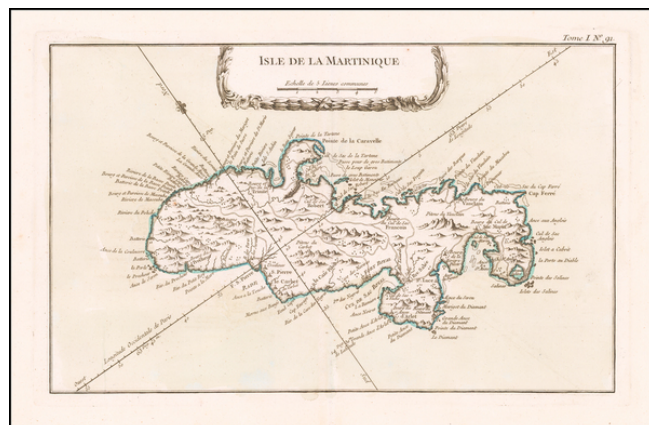

Barry Lawrence Ruderman Antique Maps Inc.

7407 La Jolla Boulevard
La Jolla, CA 92037

www.raremaps.com

(858) 551-8500
blr@raremaps.com

Isle De La Martinique

Stock#: 60739
Map Maker: Bellin
Date: 1764
Place: Paris
Color: Hand Colored
Condition: VG+
Size: 13.5 x 8.5 inches
Price: \$ 125.00

Description:

Detailed map of Martinique.

Includes a decorative title cartouche. Highly detailed. One of the maps produced by Nicholas Bellin for his *Petit Atlas Maritime*.

Detailed Condition: