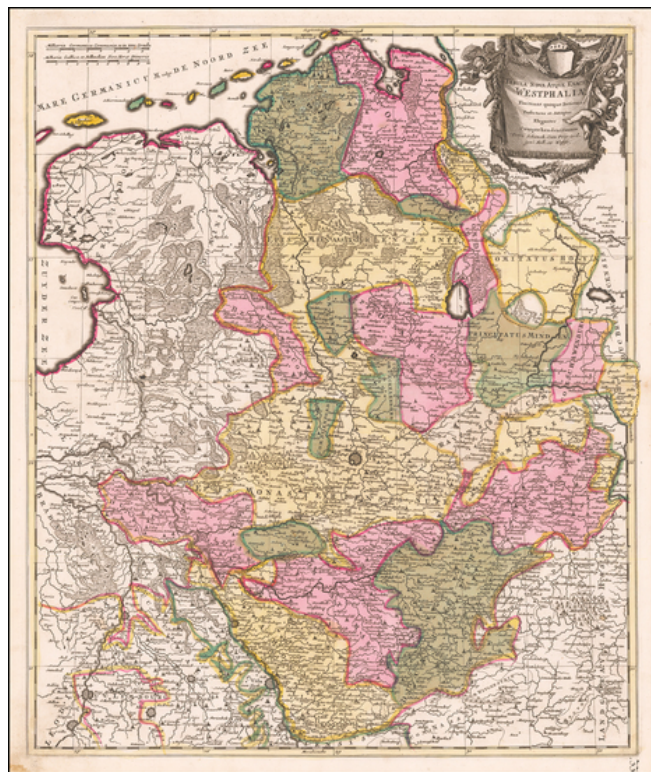

**Barry Lawrence Ruderman
Antique Maps Inc.**

7407 La Jolla Boulevard
La Jolla, CA 92037

www.raremaps.com

(858) 551-8500
blr@raremaps.com

**Tabula Nova Atque Exacta Westphaliae Finitimas quoque Ditiones Praefecturas et
Starapias Eleganter . . .**

Stock#: 60708
Map Maker: Schenk
Date: 1700 circa
Place: Amsterdam
Color: Hand Colored
Condition: VG+
Size: 19 x 21.5 inches
Price: \$ 245.00

Description:

Fine old color example of Schenk's map of the northwestern part of Germany.

The map is centered on Munster and extends south to the area around Cologne, east to the Bishopric of Paderborn and north to the North Sea.

Detailed Condition: