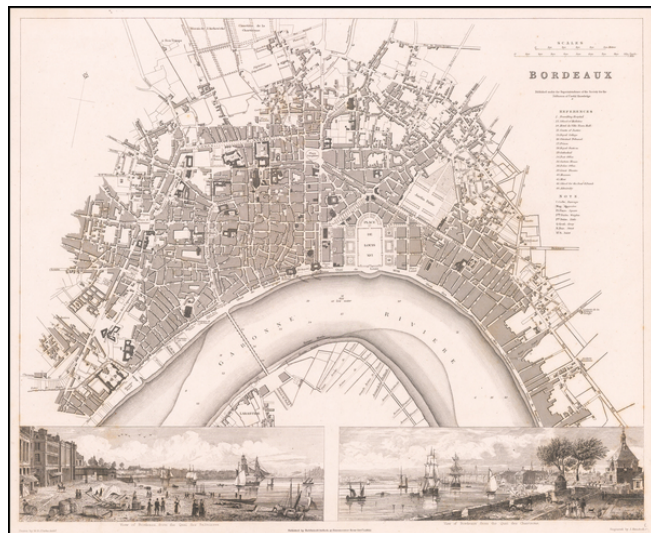

Barry Lawrence Ruderman Antique Maps Inc.

7407 La Jolla Boulevard
La Jolla, CA 92037

www.raremaps.com

(858) 551-8500
blr@raremaps.com

Bordeaux

Stock#: 60525
Map Maker: SDUK
Date: 1832
Place: London
Color: Uncolored
Condition: VG
Size: 15.5 x 12 inches
Price: \$ 145.00

Description:

Highly detailed town plan of Bordeaux, with two large views, including the view of Quai de Salinieres and the view from Quai des Chartrons.

One of the best town plans published in a commercial atlas in the 19th Century. Includes nice views.