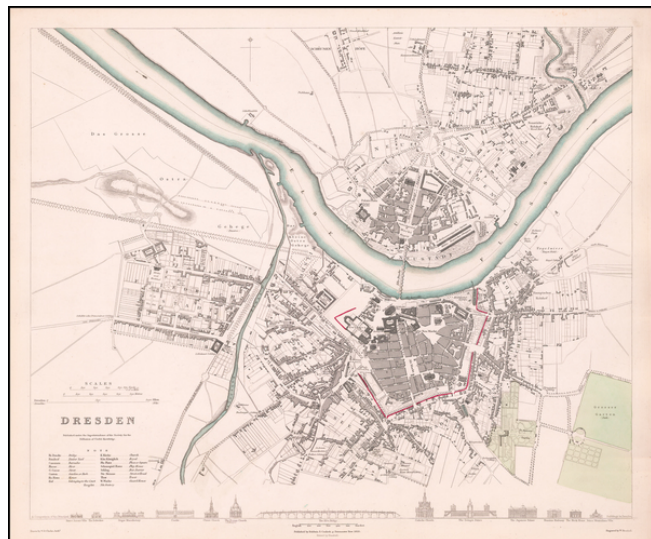

Barry Lawrence Ruderman Antique Maps Inc.

7407 La Jolla Boulevard
La Jolla, CA 92037

www.raremaps.com

(858) 551-8500
blr@raremaps.com

Dresden

Stock#: 60467
Map Maker: SDUK

Date: 1833
Place: London
Color: Outline Color
Condition: VG+
Size: 15.5 x 12 inches

Price: \$ 125.00

Description:

Highly detailed town plan of Dresden, with profile views of 12 major buildings, churches and the Elbe Bridge.

One of the best plans of Dresden to appear in a 19th Century commercial atlas.