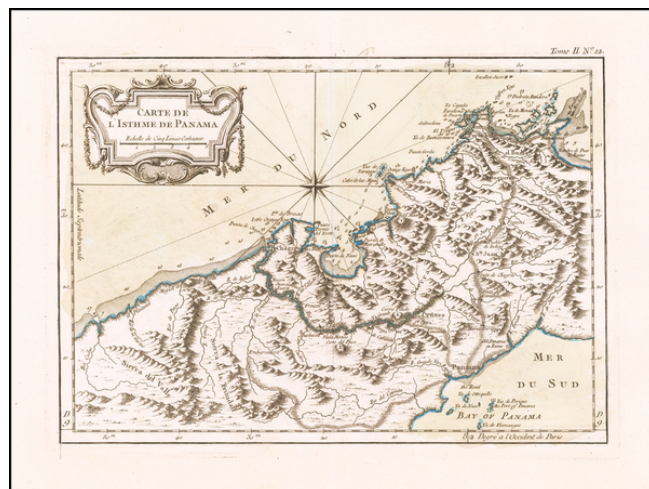

## Carte de L'Isthme de Panama

**Stock#:** 60319  
**Map Maker:** Bellin  
**Date:** 1764  
**Place:** Paris  
**Color:** Hand Colored  
**Condition:** VG+  
**Size:** 11.5 x 7.5 inches  
**Price:** \$225.00

### Description:

Scarce map of the Isthmus of Panama, by Nicolas Bellin.

The map appeared in Bellin's *Petit Atlas Maritime*, a five volume work which was perhaps the most comprehensive world atlas of its time.