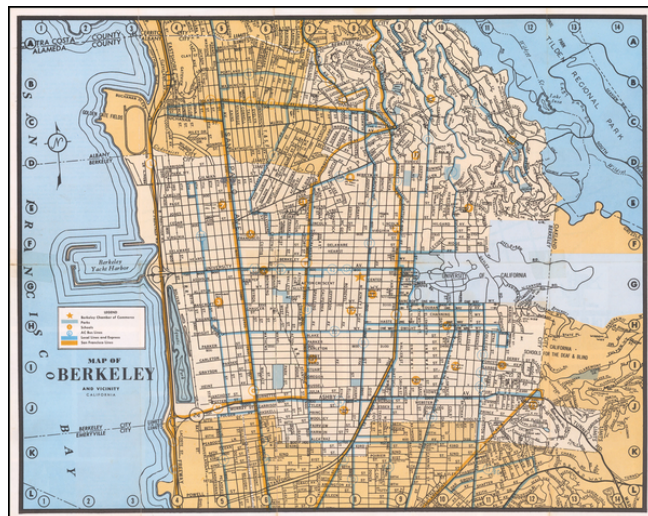

Barry Lawrence Ruderman Antique Maps Inc.

7407 La Jolla Boulevard
La Jolla, CA 92037

www.raremaps.com

(858) 551-8500
blr@raremaps.com

Map of Berkeley and Vicinity

Stock#: 60292
Map Maker: Anonymous
Date: 1960 circa
Place: n.p.
Color: Color
Condition: VG+
Size: 16.5 x 13 inches
Price: SOLD

Description:

Detailed map of Berkeley, with emphasis on public transit and public works.

The map locates the Chamber of Commerce, Parks, Schools, AC Bus Lines, Local and Express Bus Lines and San Francisco Bus Lines.