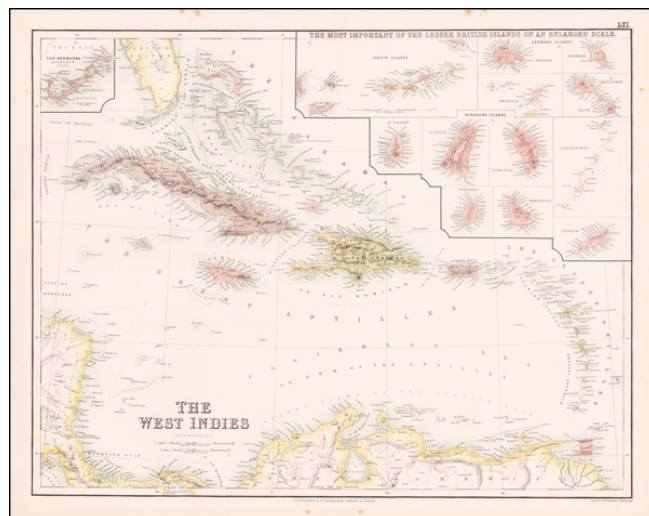

Barry Lawrence Ruderman Antique Maps Inc.

7407 La Jolla Boulevard
La Jolla, CA 92037

www.RareMaps.com

(858) 551-8500
blr@RareMaps.com

The West Indies [with Bermuda Inset]

Stock#: 60177
Map Maker: Fullarton & Co.
Date: 1860
Place: Edinburgh
Color: Color
Condition: VG+
Size: 20 x 16 inches
Price: \$145.00

Description:

Detailed map of the Caribbean, with inset maps of Bermuda, the Virgini Islands, Antigua, Barbuda, Arguilla, Nevis, St. Vincent, St. Lucie, Dominica, Grenada, Barbadoes, the Grenadines and Tobago.

Excellent topographical detail.

Detailed Condition: