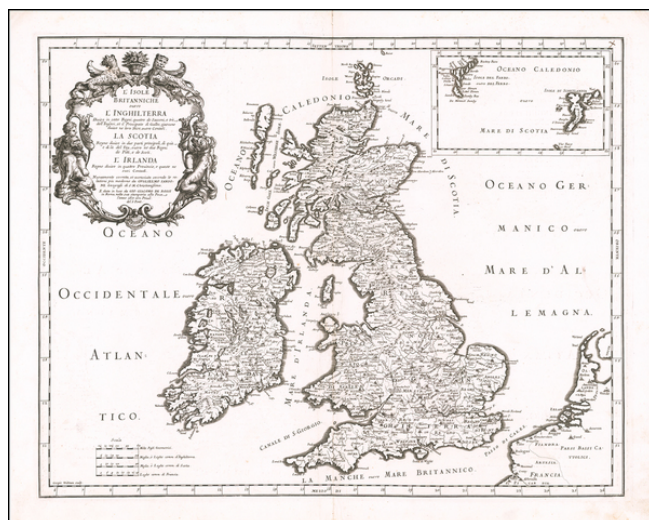

Barry Lawrence Ruderman Antique Maps Inc.

7407 La Jolla Boulevard
La Jolla, CA 92037

www.raremaps.com

(858) 551-8500
blr@raremaps.com

L'Isole Britanniche ouvero L'Inghilterra Divisa in sette Regni, quattro de Sassoni, e Tre dell Inglesi, et il Principato di Galles. . . 1677

Stock#: 60052
Map Maker: Rossi - Cantelli da Vignola
Date: 1677
Place: Rome
Color: Uncolored
Condition: VG
Size: 21.5 x 16.5 inches
Price: \$ 795.00

Description:

Striking late 17th Century map of the British Isles, from Rossi's *Mercurio Geographico*.

Engraved by George Widman. Includes an inset map of the Faroe and Shetland Islands.

Detailed Condition: