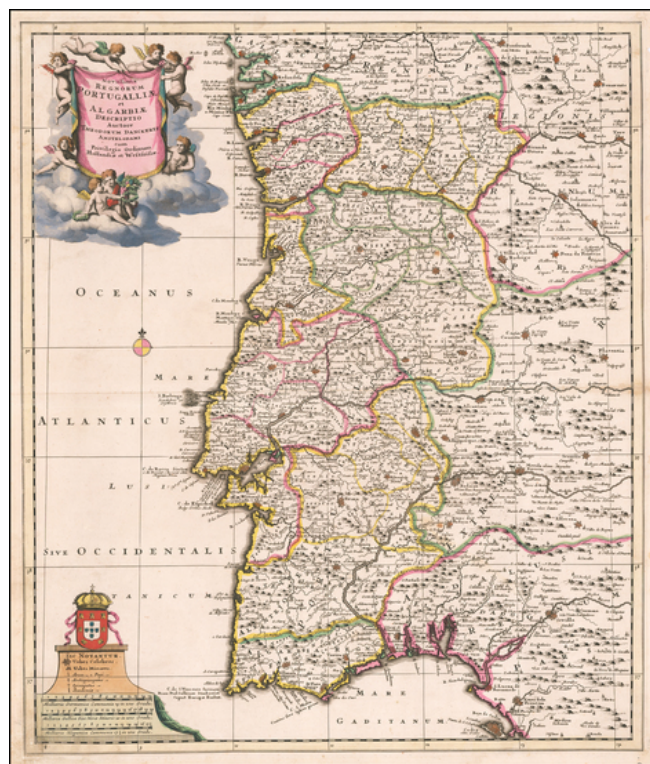

Barry Lawrence Ruderman Antique Maps Inc.

7407 La Jolla Boulevard
La Jolla, CA 92037

www.RareMaps.com

(858) 551-8500
blr@RareMaps.com

Novissima Regnorum Portugalliae et Algarbiae Descriptio Acutore Theodroum Danckerts....

Stock#: 59747
Map Maker: Danckerts
Date: 1690
Place: Amsterdam
Color: Color
Condition: VG+
Size: 23 x 19.5 inches
Price: \$475.00

Description:

A Rare Theodore Danckerts Map

Striking old color example of this rare map of Portugal by Danckerts.

Extends from Galecia in the North to Cadiz in the South, centered on Lisbon. Shows the various regions of Portugal and contiguous parts of Spain, as far east as Salamanca, Sevilla Alva. Decorative full color title cartouche and second cartouche with coat of arms.

Maps by Theodore Danckerts are very rare on the market.

Detailed Condition:

Old Color