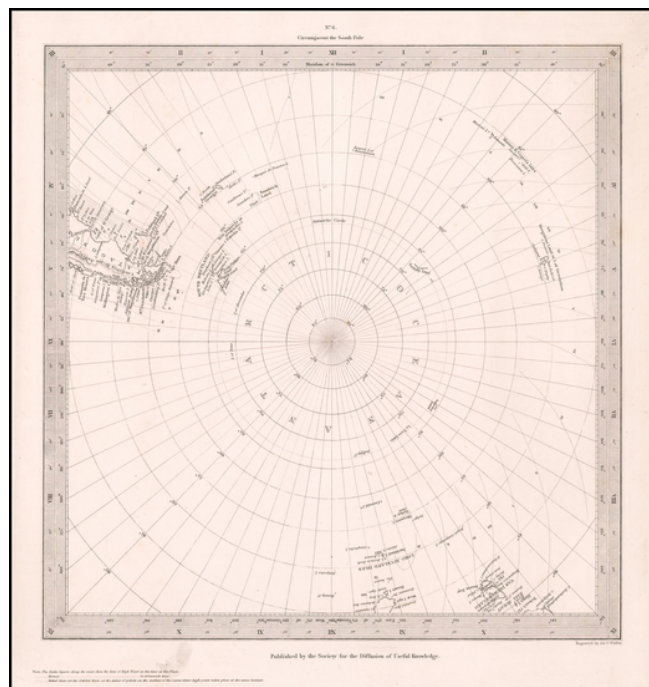

Barry Lawrence Ruderman Antique Maps Inc.

7407 La Jolla Boulevard
La Jolla, CA 92037

www.raremaps.com

(858) 551-8500
blr@raremaps.com

Circumjacent the South Pole

Stock#: 59689
Map Maker: SDUK
Date: 1831
Place: London
Color: Outline Color
Condition: VG+
Size: 10 x 10 inches
Price: SOLD

Description:

Unusual SDUK (Society for Diffusion of Useful Knowledge) polar projection of a portion of the Southern Hemisphere, exhibiting the contemporary knowledge of the region.

Includes Lord Auckland's Isles, Sabrina Land, Enderby Land, New Orkneys or Melville's Island, Powell's Island, the South Shetlands, and Trinity Land, among other places named.