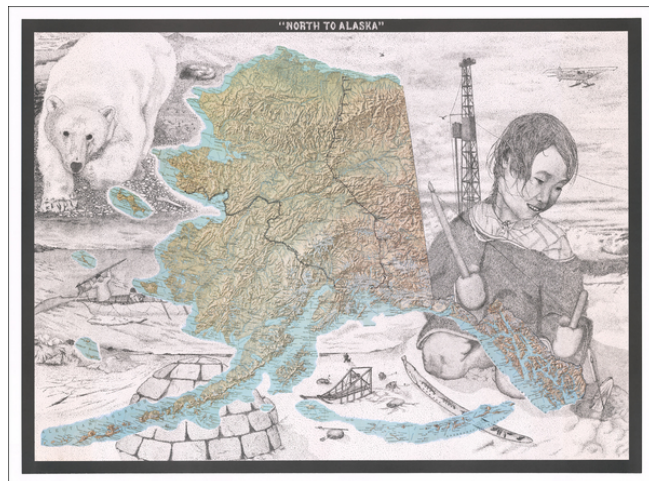

Barry Lawrence Ruderman Antique Maps Inc.

7407 La Jolla Boulevard
La Jolla, CA 92037

www.raremaps.com

(858) 551-8500
blr@raremaps.com

"North to Alaska" (Iditarod Trail, etc.)

Stock#: 59620
Map Maker: Anonymous
Date: 1976 circa
Place: n.p.
Color: Color
Condition: VG+
Size: 47.5 x 34.5 inches
Price: \$1,200.00

Description:

Rare poster map of Alaska.

The map is a series of cutouts of a modern topographical map of Alaska, interspersed with native Alaskan scenes.

The Iditarod Trail and Trans Alaskan Pipeline are highlighted on the map.

Rarity

This is the first example of the map we have ever seen.

Detailed Condition:

Laid on archival poster Linen.