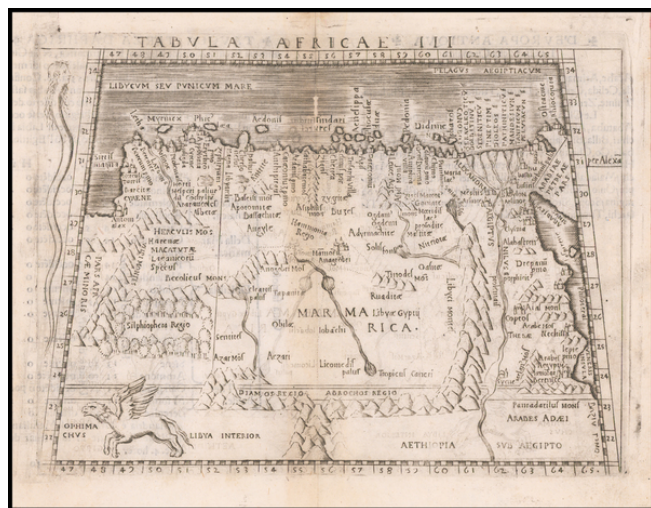

Barry Lawrence Ruderman Antique Maps Inc.

7407 La Jolla Boulevard
La Jolla, CA 92037

www.raremaps.com

(858) 551-8500
blr@raremaps.com

Tabula Africae III

Stock#: 59603
Map Maker: Gastaldi
Date: 1548
Place: Venice
Color: Uncolored
Condition: Good
Size: 6.5 x 5 inches
Price: \$245.00

Description:

Nice example of Gastaldi's map of the northeastern portion of Africa, based on Ptolemy.

The map extends east to Egypt and the Red Sea and south to Libya Interior. Snake with a human head and Ophimchus (winged creature) are shown. appear on the map.

Giacomo Gastaldi is considered as the foremost Italian cartographer of the 16th century along with Paolo Forlani. From Piedmont, Gastaldi established his reputation in Venice and was cosmographer to the Republic of Venice. Gastaldi enjoyed a productive relationship with Giovanni Ramusio, Secretary of the Venice Senate, who used Gastaldi's maps for his *Navigazioni et Viaggi*. This map is from Gastaldi's edition of Ptolemy, Ptolemeo. *La Geografia...*, begun as early as 1542 and published in Venice in 1548.

Detailed Condition:

Minor centerfold tone and very small section of loss at the centerfold, above "Tindari".