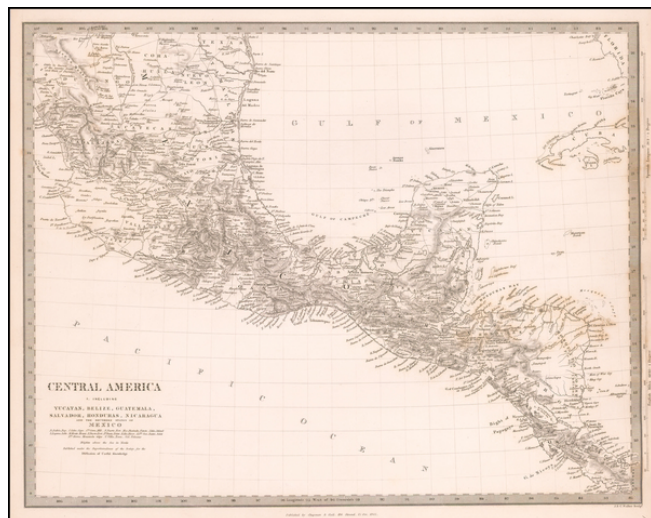

Barry Lawrence Ruderman Antique Maps Inc.

7407 La Jolla Boulevard
La Jolla, CA 92037

www.raremaps.com

(858) 551-8500
blr@raremaps.com

Central America I. Including Yucatan, Belize, Guatemala, Salvador, Honduras, Nicaragua and the Southern Part of Mexico...

Stock#: 59590
Map Maker: SDUK
Date: 1842
Place: London
Color: Uncolored
Condition: VG+
Size: 15.5 x 12 inches
Price: SOLD

Description:

Detailed map of Central America, showing towns, rivers, roads, mountains, lakes, and a host of other information.

The Society for the Diffusion of Useful Knowledge was active from the 1830s through the 1860s and published some of the best regional maps of the era.

Detailed Condition: