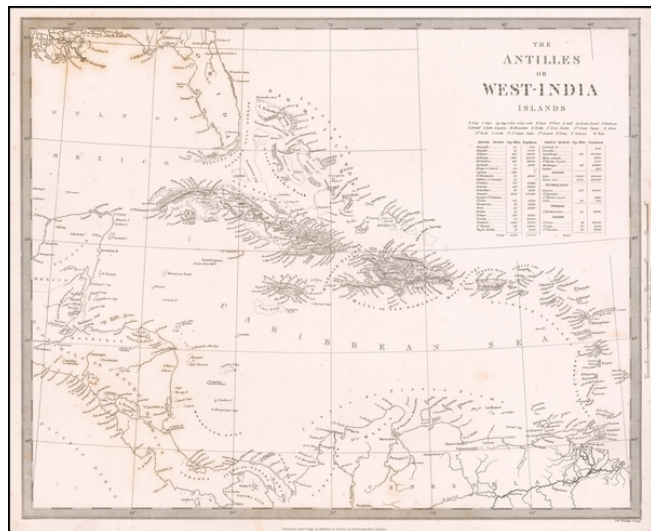

## The Antilles or West India Islands

**Stock#:** 59500  
**Map Maker:** SDUK  
**Date:** 1835  
**Place:** London  
**Color:** Uncolored  
**Condition:** VG  
**Size:** 15.5 x 12 inches  
**Price:** \$65.00

### Description:

Detailed map of the whole of the West Indies, colored by territorial possession, with a table showing sizes and populations of the various islands.

The Society for the Diffusion of Useful Knowledge was active from the 1830s through the 1860s and published some of the best regional maps of the era.