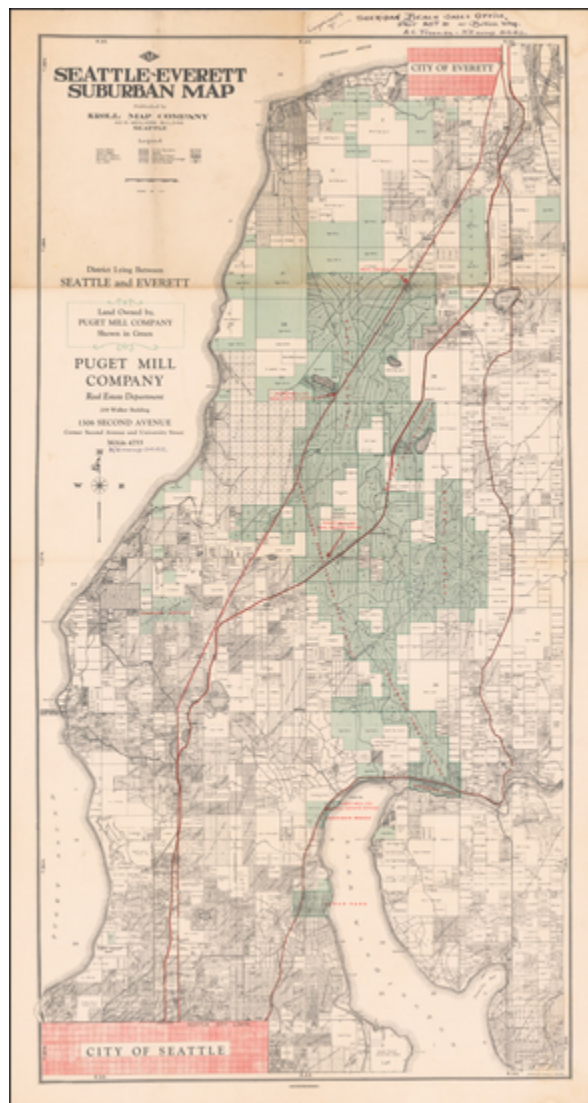

Barry Lawrence Ruderman Antique Maps Inc.

7407 La Jolla Boulevard
La Jolla, CA 92037

www.raremaps.com

(858) 551-8500
blr@raremaps.com

Seattle-Everett Suburban Map Published by Kroll Map Company . . .

Stock#: 59461
Map Maker: Kroll Map Company
Date: 1925 circa
Place: Seattle
Color: Color
Condition: VG
Size: 16.5 x 31.5 inches
Price: SOLD

Description:

Fine early map of the area between Seattle and Everett, Washington, published for the Puget Mill Company of Seattle.

The map was drawn by Edwin C. Poland.

Detailed Condition:

**Barry Lawrence Ruderman
Antique Maps Inc.**

7407 La Jolla Boulevard
La Jolla, CA 92037

www.raremaps.com

(858) 551-8500
blr@raremaps.com

Seattle-Everett Suburban Map Published by Kroll Map Company . . .

Some minor toning and soiling. Annotations for the Sheridan Beach Sales Office -- A.C. Freeman.