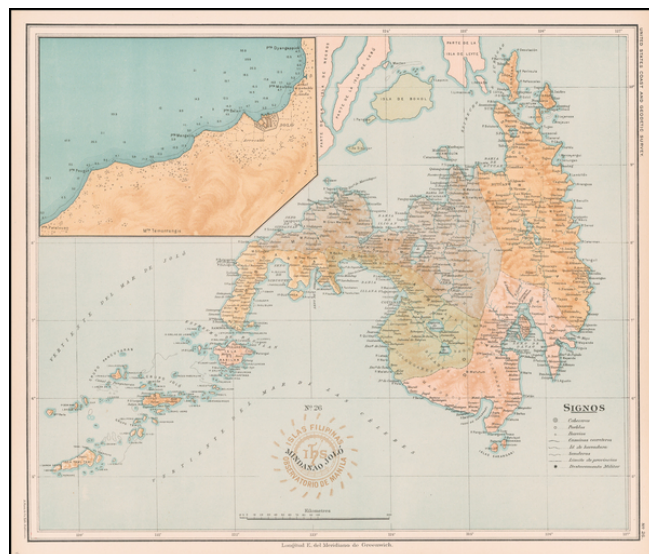

## Mindanao Jolo

**Stock#:** 59372  
**Map Maker:** Hoen & Co.  
**Date:** 1899  
**Place:** Baltimore  
**Color:** Color  
**Condition:** VG+  
**Size:** 12 x 14.5 inches  
**Price:** \$ 120.00

### Description:

Fine map of the Island of Mindanao, with a large image inset of the area around Jolo, published under the direction of Jose Algue and the United States Coast and Geodetic Survey in 1899.

The map appeared in *Atlas de Filipinas: Coleccion de 30 mapas trabajados por delineantes filipinos bajo la direccion del P. Jose Algue.*