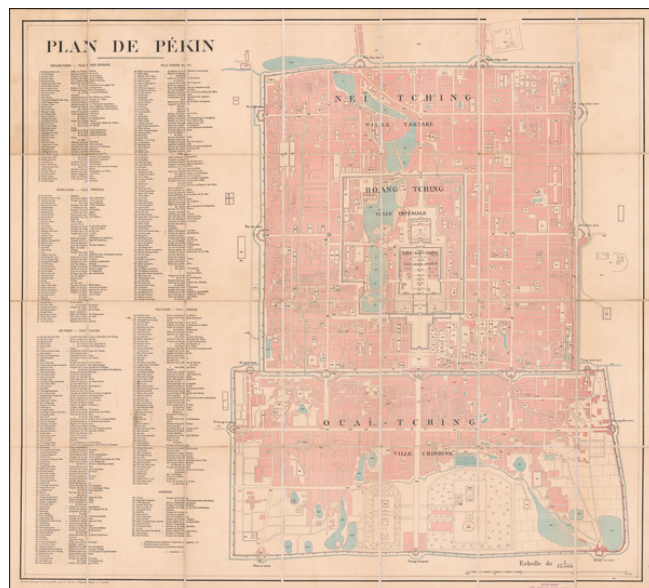

Barry Lawrence Ruderman Antique Maps Inc.

7407 La Jolla Boulevard
La Jolla, CA 92037

www.raremaps.com

(858) 551-8500
blr@raremaps.com

Plan de Pékin

Stock#: 59367
Map Maker: Service Geographique de l'Armee
Date: 1900 circa
Place: Paris
Color: Color
Condition: VG
Size: 31.5 x 28.3 inches
Price: \$ 2,500.00

Description:

Large French Map of Beijing, Sold by A French Bookseller in Beijing.

Lithographed folding map of Beijing published by the French Service Geographique de l'Armee at the beginning of the 20th century.

The map includes a massive key with 384 points of interest in both transliterated Chinese and French. The key is spread among the following sections:

- Tesu-Kin-Tching - Ville Rouge Interdite [Red Forbidden City]
- Houang-Tching - Ville Imperiale [Imperial City]
- Nei-Tching - Ville Tartare [Tartar City]
- Ouai-Tching - Ville Chinoise [Chinese City]
- Exterieur [Exterior]

The map was probably published at the time of the Boxer Rebellion. It does not make specific mention of any Boxer Rebellion-related events, however, it does point out the locations of the foreign legations.