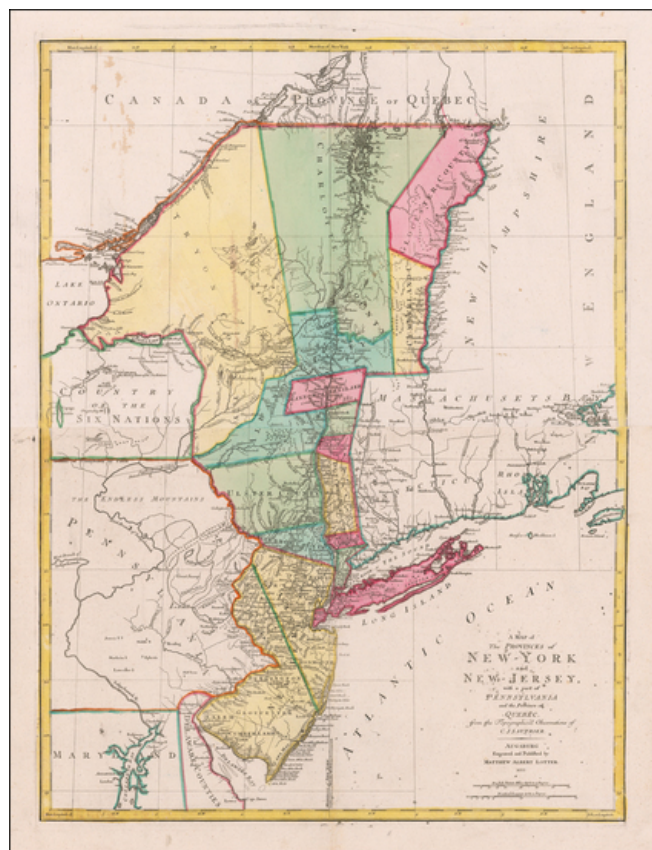

**Barry Lawrence Ruderman  
Antique Maps Inc.**

7407 La Jolla Boulevard  
La Jolla, CA 92037

www.raremaps.com

(858) 551-8500  
blr@raremaps.com

**A Map of the Provinces of New-York and New-Jersey, with a part of Pennsylvania and  
the Province of Québec . . . 1777**

**Stock#:** 58857  
**Map Maker:** Lotter  
**Date:** 1777  
**Place:** Augsburg  
**Color:** Hand Colored  
**Condition:** VG  
**Size:** 22 x 28.5 inches  
**Price:** \$ 2,500.00

**Description:**

German edition of Sauthier's important map of the Provinces of New York and New Jersey, published at the outset of the American Revolution.

A highly detailed extending from Delaware Bay, New Jersey in the South to New York-Canada border, and including large parts of Pennsylvania, the Country of the Six Nations and Vermont, based upon a map of same title by C.J. Sauthier, one of the primary English map makers during the American Revolution.

Sauthier was one of the principal British Mapmakers in the years immediately preceding the American Revolution and incorporates the latest surveys.

The map is at a scale of 1 mile to 16 inches and includes remarkable detail.