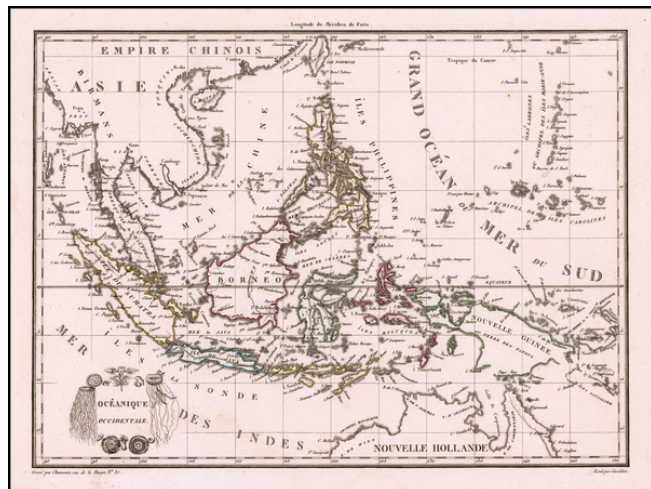

Barry Lawrence Ruderman Antique Maps Inc.

7407 La Jolla Boulevard
La Jolla, CA 92037

www.raremaps.com

(858) 551-8500
blr@raremaps.com

Oceanique Occidentale (Southeast Asia & Philippines)

Stock#: 58382
Map Maker: Malte-Brun
Date: 1812
Place: Paris
Color: Outline Color
Condition: VG+
Size: 11.5 x 9 inches
Price: \$ 175.00

Description:

Decorative map of the region bounded by Taiwan, Pegu and Northern Australia, centered on the Philippines and Borneo.

Malte Brun's maps were very up to date and well researched, meaning that this map includes the most recent discoveries in the Pacific.