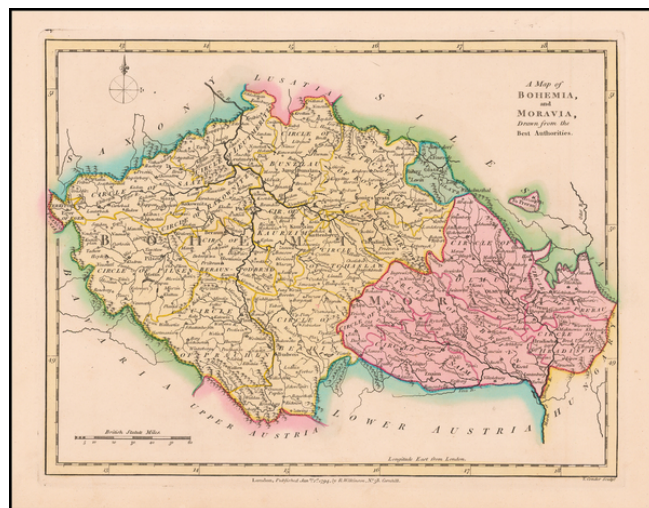

Barry Lawrence Ruderman Antique Maps Inc.

7407 La Jolla Boulevard
La Jolla, CA 92037

www.raremaps.com

(858) 551-8500
blr@raremaps.com

A Map of Bohemia, and Moravia, Drawn from the Best Authorities

Stock#: 58351
Map Maker: Wilkinson
Date: 1794
Place: London
Color: Hand Colored
Condition: VG+
Size: 11.5 x 9 inches
Price: SOLD

Description:

A fabulous regional map of Bohemia and Moravia.

Shows towns, rivers, mountains, etc.

Striking engraving and original wash colors. Robert Wilkinson was active in London as a cartographic publisher from 1785 to 1825. He produced a number of nice works, including a *General Atlas* and a re-issuance of Bowen & Kitchen's *English Atlas*, along with excellent large format separate maps.