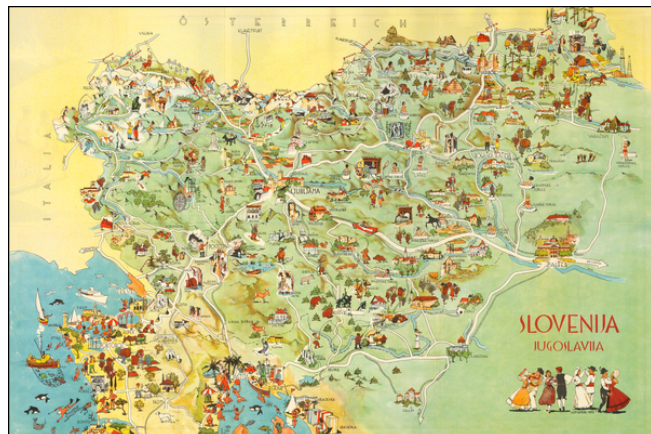

Barry Lawrence Ruderman Antique Maps Inc.

7407 La Jolla Boulevard
La Jolla, CA 92037

www.raremaps.com

(858) 551-8500
blr@raremaps.com

Slovenia, Jugoslavia

Stock#: 58128
Map Maker: Koporc
Date: 1959 circa
Place: Ljubljana
Color: Color
Condition: VG+
Size: 26 x 17 inches
Price: \$ 395.00

Description:

Decorative pictorial map of Slovenia, published by the Slovenian Tourist Bureau.

On one side is a lively pictorial map. On the verso is a road map of the northern part of Yugoslavia.

Promotional text appears in English, French, German and Italian.

The map is drawn by Leon Koporc (1926-2003), a Slovenian born painter.

Detailed Condition: