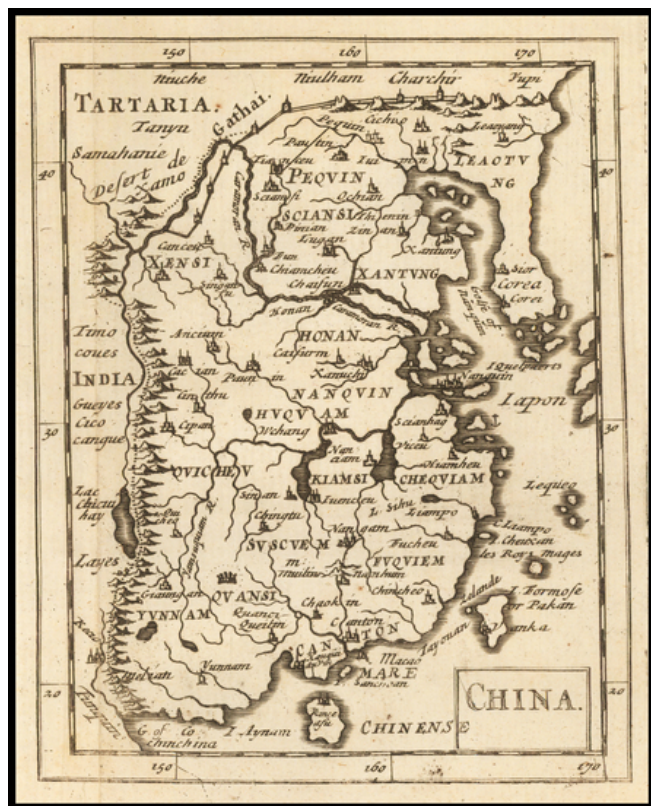

Barry Lawrence Ruderman Antique Maps Inc.

7407 La Jolla Boulevard
La Jolla, CA 92037

www.raremaps.com

(858) 551-8500
blr@raremaps.com

China

Stock#: 58033
Map Maker: Moore
Date: 1681
Place: London
Color: Uncolored
Condition: VG+
Size: 4 x 5 inches
Price: SOLD

Description:

Rare Miniature English Map of China and Korea

Rare English map of China and Korea.

The map appeared in Moore's *A New Geography*. Many of the plates in the work were engraved by Herman Moll, who had moved to London in 1678 and had not yet begun publishing under his own name. These are among the earliest known maps engraved by Moll. Burden credits Moll's first map as being his work for William Berry, also in 1681.

Rarity

The maps of Sir Jonas Moore are very rare.

AMPR / oldmaps.com lists no examples of the map on the market in the past 30 years.

**Barry Lawrence Ruderman
Antique Maps Inc.**

7407 La Jolla Boulevard
La Jolla, CA 92037

www.raremaps.com

(858) 551-8500
blr@raremaps.com

China

This is the first example of the map we have seen on the market in more than 20 years.

Detailed Condition: