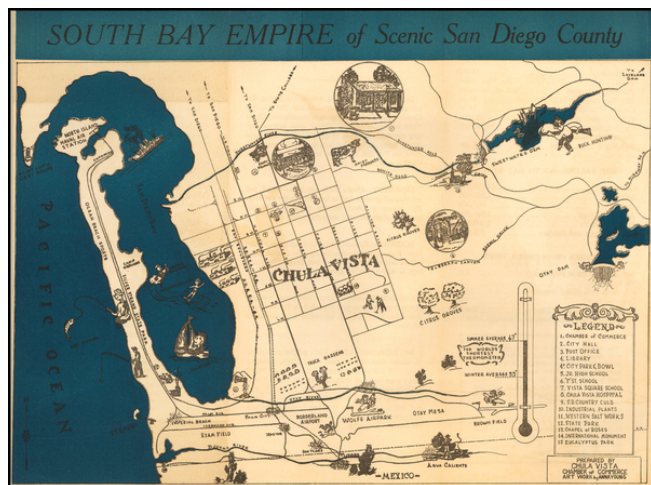

Barry Lawrence Ruderman Antique Maps Inc.

7407 La Jolla Boulevard
La Jolla, CA 92037

www.raremaps.com

(858) 551-8500
blr@raremaps.com

South Bay Empire of Scenic San Diego County

Stock#: 57928
Map Maker: Young

Date: 1939 circa
Place: Chula Vista, CA
Color: Color
Condition: VG
Size: 12 x 9 inches

Price: \$245.00

Description:

Rare promotional brochure map of San Diego's South Bay, drawn by Anna Young for the Chula Vista Chamber of Commerce.

The map extends north to Point Loma and and the Sweetwater Dam area, centered on Chula Vista.

Rarity

The map is apparently very rare. This is the first example we have ever seen.

Detailed Condition: