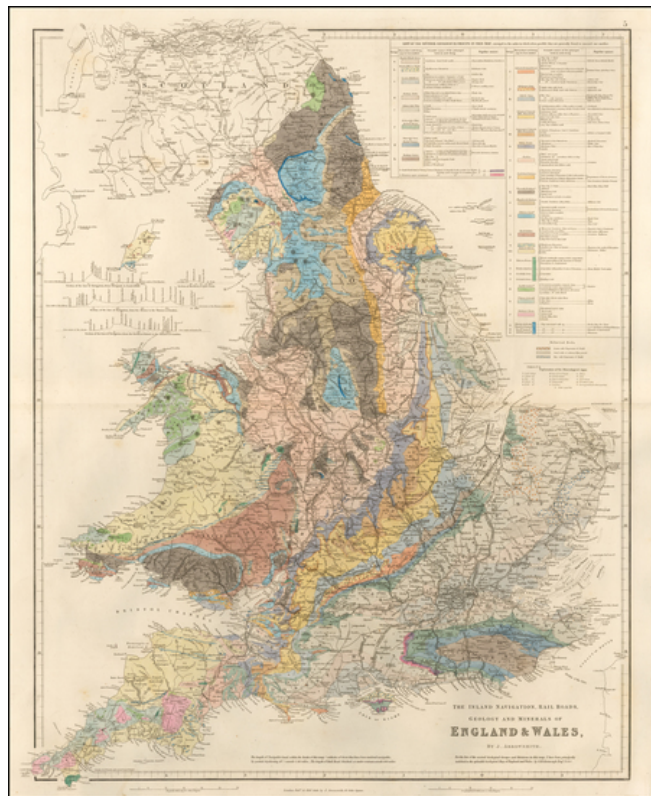

**Barry Lawrence Ruderman
Antique Maps Inc.**

7407 La Jolla Boulevard
La Jolla, CA 92037

www.raremaps.com

(858) 551-8500
blr@raremaps.com

The Inland Navigation, Rail Roads, Geology and Minerals of England & Wales . . .

Stock#: 57907
Map Maker: Arrowsmith
Date: 1842
Place: London
Color: Color
Condition: VG+
Size: 20 x 24 inches
Price: SOLD

Description:

Arrowsmith's Geological Map of England

Striking example of Arrowsmith's map of England, colored by Geological Groups.

The map appeared in Arrowsmith's London Atlas, one of the most popular English atlases of the mid-19th Century.

Detailed Condition: