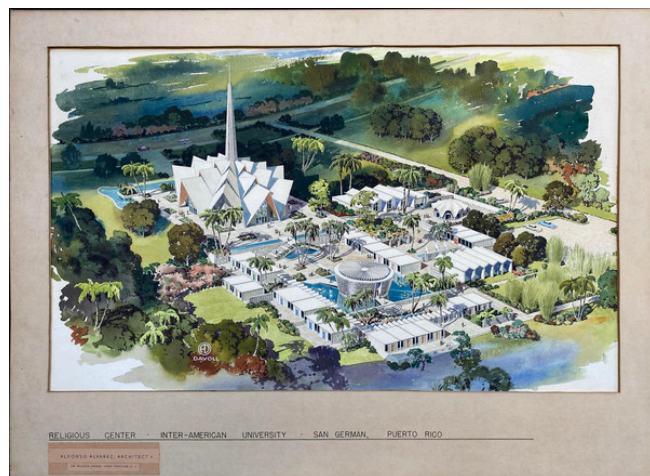

Description:

This circa 1964 Alfonso Alvarez architectural rendering painting (executed by A. Davoll) shows a proposed religious center on the campus of the Inter-American University in San German, Puerto Rico.

Alvarez's proposed design is impressive, although it was ultimately not the design selected for the project. The whole complex has a tropical modernist styling with palm trees and stark white angles and surfaces.

Today, the Paul A. Wolfe Memorial Chapel stands on Inter-American University's campus. Construction began on the chapel and its related buildings in 1967.

This is a unique work of art for a design competition that was held for the University around 1964.