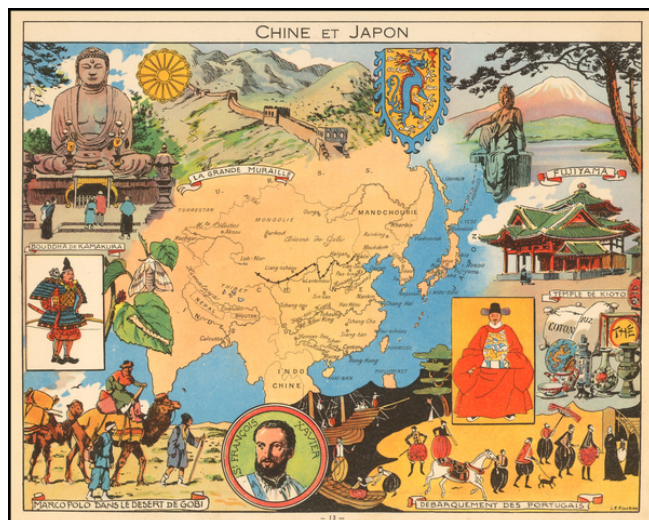

Barry Lawrence Ruderman Antique Maps Inc.

7407 La Jolla Boulevard
La Jolla, CA 92037

www.raremaps.com

(858) 551-8500
blr@raremaps.com

Chine et Japon

Stock#: 57798
Map Maker: Pinchon
Date: 1950 circa
Place: Paris
Color: Color
Condition: VG+
Size: 11 x 8.5 inches
Price: \$ 125.00

Description:

Decorative pictorial map of China, Japan and Korea, published by Children's book artist JP Pinchon.

Detailed Condition: