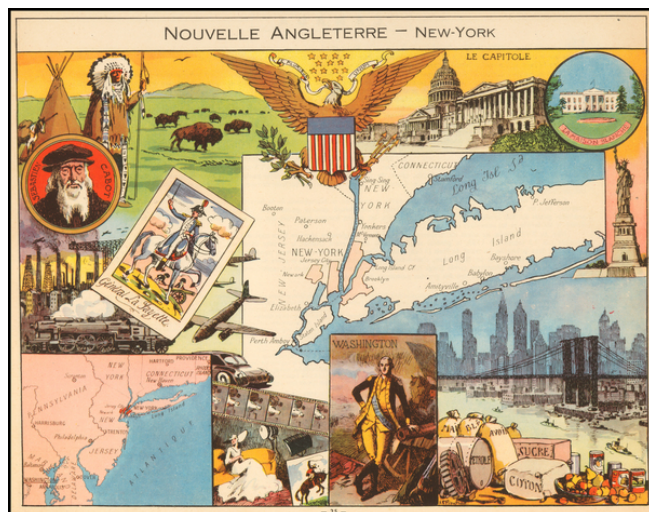

Barry Lawrence Ruderman Antique Maps Inc.

7407 La Jolla Boulevard
La Jolla, CA 92037

www.raremaps.com

(858) 551-8500
blr@raremaps.com

Nouvelle Angleterre - New - York

Stock#: 57728
Map Maker: Pinchon
Date: 1950
Place: Paris
Color: Color
Condition: VG+
Size: 11 x 9 inches
Price: \$ 125.00

Description:

Decorative pictorial map of New England and New York, published by Children's book illustrator JP Pinchon.

The map was used to educate primary school children in France in the first half of the 20th Century.