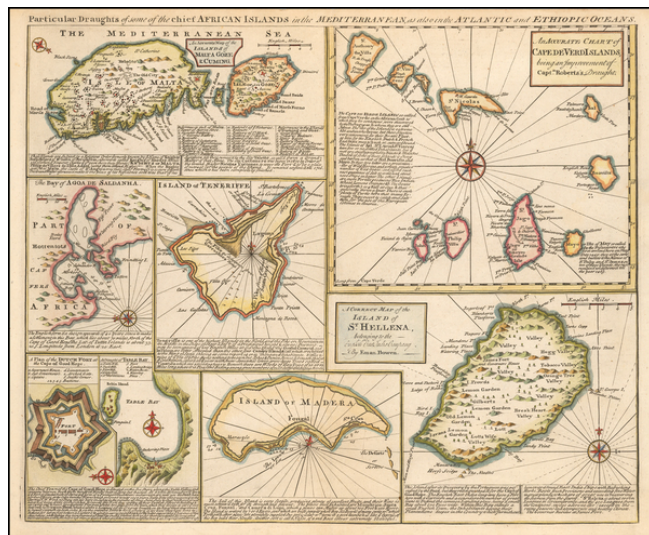

Barry Lawrence Ruderman Antique Maps Inc.

7407 La Jolla Boulevard
La Jolla, CA 92037

www.raremaps.com

(858) 551-8500
blr@raremaps.com

(Malta, Cape Verde Islands, Teneriffe, Madera, St. Helena, etc.) Particular Draughts of some of the chief African Islands in the Mediterranean, as also in the Atlantic and Ethiopic Oceans

Stock#: 57660
Map Maker: Bowen
Date: 1747
Place: London
Color: Hand Colored
Condition: VG+
Size: 17 x 14 inches
Price: \$245.00

Description:

Detailed set of 8 maps, including a large and detailed Malta, the Bay of Agoa de Saldanha, Teneriffe, the Dutch Fortress at the Cape of Good Hope, Table Bay, Madera, St. Helena and the Cape Verde Islands, all with extensive annotations.