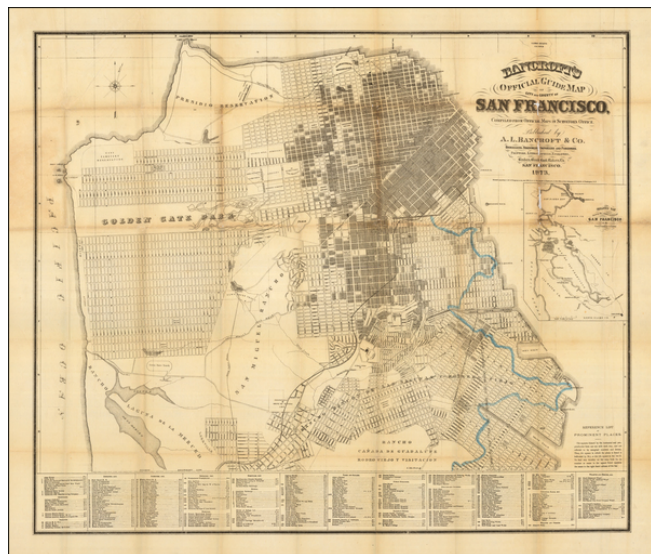

**Barry Lawrence Ruderman
Antique Maps Inc.**

7407 La Jolla Boulevard
La Jolla, CA 92037

www.raremaps.com

(858) 551-8500
blr@raremaps.com

**Bancroft's Official Guide Map of the City and County of San Francisco, Compiled from
Official Sources in Surveyor's Office . . . 1873**

Stock#: 57584
Map Maker: Bancroft & Co.
Date: 1873
Place: San Francisco
Color: Uncolored
Condition: Good
Size: 29 x 24 inches
Price: SOLD

Description:

Decorative map of San Francisco, identifying streets, Ferry lines, light rail lines, parks, public buildings and other places of interest.

Includes a large inset Skeleton map, showing the routes of the Southern Pacific Rail Road in the San Francisco Bay area.

Detailed Condition:

Toning and some loss along folds.