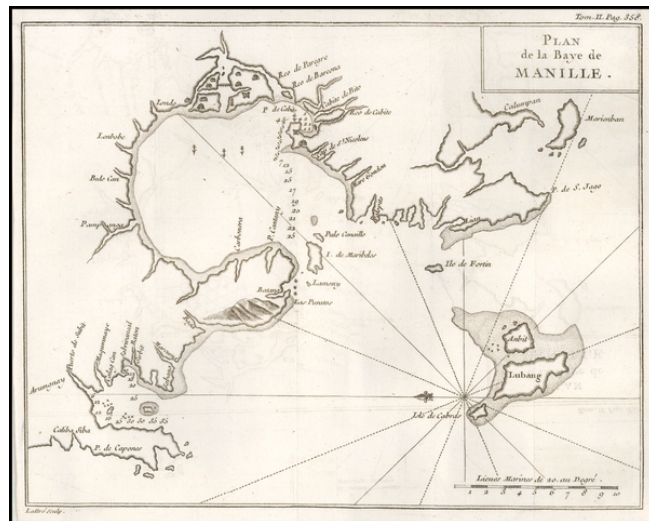

Barry Lawrence Ruderman Antique Maps Inc.

7407 La Jolla Boulevard
La Jolla, CA 92037

www.raremaps.com

(858) 551-8500
blr@raremaps.com

Plan de la Baye de Manille

Stock#: 57282
Map Maker: Anson
Date: 1750
Place: Paris
Color: Uncolored
Condition: VG+
Size: 10 x 8 inches
Price: \$ 345.00

Description:

One of the Earliest Obtainable Plans of Manilla Bay.

Detailed chart of Manilla Bay and environs, including placenames, soundings, etc.

From a French edition of Anson's Voyages. One of the best maps of Manilla Bay from the period.