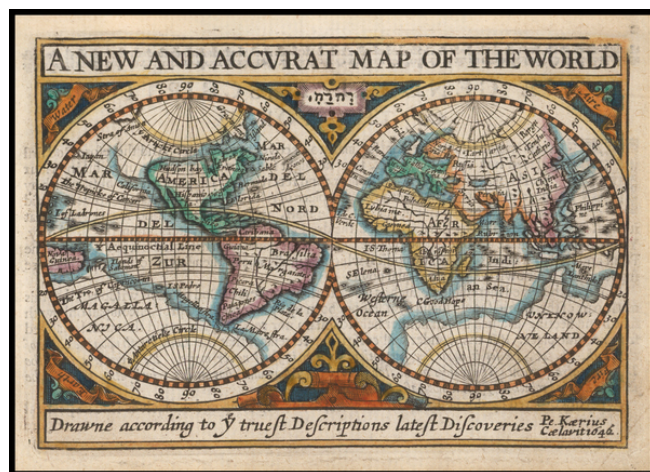

**Barry Lawrence Ruderman
Antique Maps Inc.**

7407 La Jolla Boulevard
La Jolla, CA 92037

www.raremaps.com

(858) 551-8500
blr@raremaps.com

A New and Accurat Map of the World Drawne according to ye truest Descriptions latest Discoveries . . . 1646

Stock#: 56994
Map Maker: Speed
Date: 1646
Place: London
Color: Hand Colored
Condition: VG+
Size: 6 x 3.5 inches
Price: SOLD

Description:

Nice full color example of Speed's rare scarce miniature Double Hemisphere of the World, from Speed's Epitome.

The map is noteworthy for its not showing California as an Island, one of first of the period to reject the myth. Massive unknown southern continent and conjectural land bridge connecting North America and Asia. Strapwork decorations and symbols of the elements in the corners.

Speed's Epitome is much rarer than the larger folio atlas and therefore this map is quite scarce on the market.

Detailed Condition: