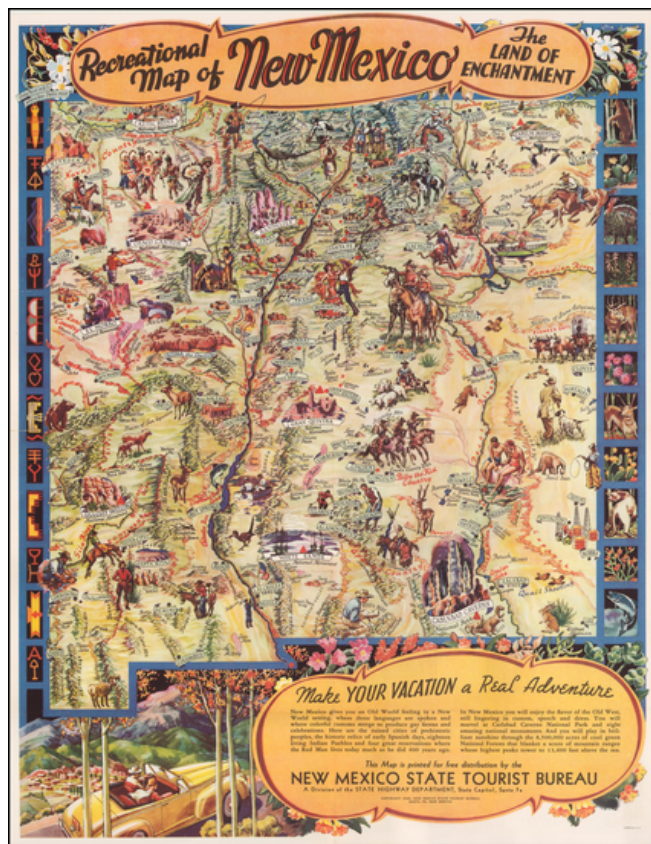

Barry Lawrence Ruderman Antique Maps Inc.

7407 La Jolla Boulevard
La Jolla, CA 92037

www.raremaps.com

(858) 551-8500
blr@raremaps.com

Recreational Map of New Mexico The Land of Enchantment

Stock#: 56949
Map Maker: Stedman
Date: 1947
Place: Santa Fe
Color: Color
Condition: VG+
Size: 21 x 16.5 inches
Price: SOLD

Description:

Decorative pictorial map of New Mexico, published by the New Mexico State Tourist Bureau.

Fine pictorial map by artist Wilfred Stedman highlighting the attractions of the state and giving a clear indication of the varied influences at work there.

Shows Aztec ruins, Native American Indians (Apaches, Navajo, etc), Spanish dancers, bucking broncos, fossil beds, and the Grave of Billy the Kid, as some of the many items featured with pictographs.

Detailed Condition: