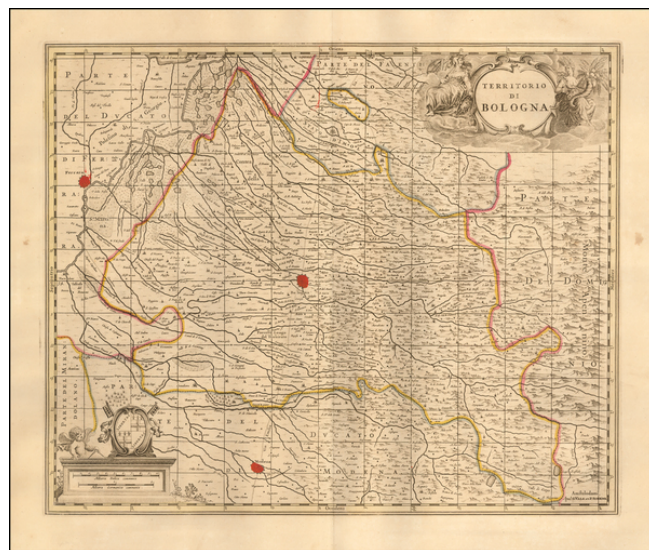

## Territorio di Bologna

**Stock#:** 56564  
**Map Maker:** Schenk & Valk  
**Date:** 1690 circa  
**Place:** Amsterdam  
**Color:** Outline Color  
**Condition:** VG+  
**Size:** 19.5 x 15 inches  
**Price:** \$ 345.00

### Description:

Nice old color example of Valk & Schenk map of the Territory of Bologna.

Major towns shown include Bologna, Modena and Ferrara.