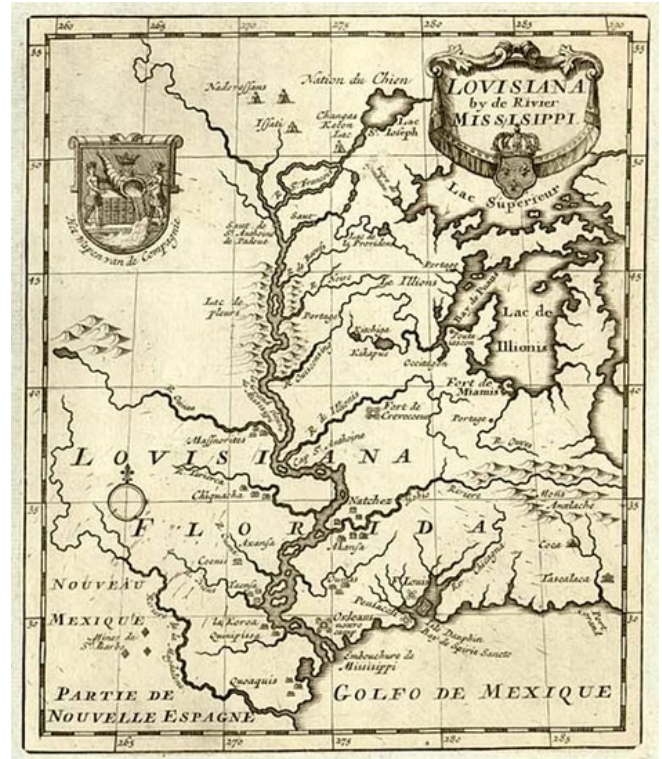

**Barry Lawrence Ruderman
Antique Maps Inc.**

7407 La Jolla Boulevard
La Jolla, CA 92037

www.raremaps.com

(858) 551-8500
blr@raremaps.com

Louisiana by de Rivier Mississippi

Stock#: 5636
Map Maker: Law
Date: 1720
Place: Amsterdam
Color: Uncolored
Condition: VG+
Size: 7.5 x 6 inches
Price: SOLD

Description:

Scarce map of the Mississippi River Valley and Great Lakes regions from Het Groote Tafereel der Dwaasheid... which accounts the history of John Law's failed financial attempt ot open up Louisiana and solve France's financial problems at the same time. The map draws heavily from Hennepin's map, showing Lac de Illinois, rather than Lake Michigan. Fort St. Louis is Shown in Pensacola. The extent of the French explorarations, along with a Indian Tribes are shown throughout. An essential map for Mississippi and Great Lakes Collectors.