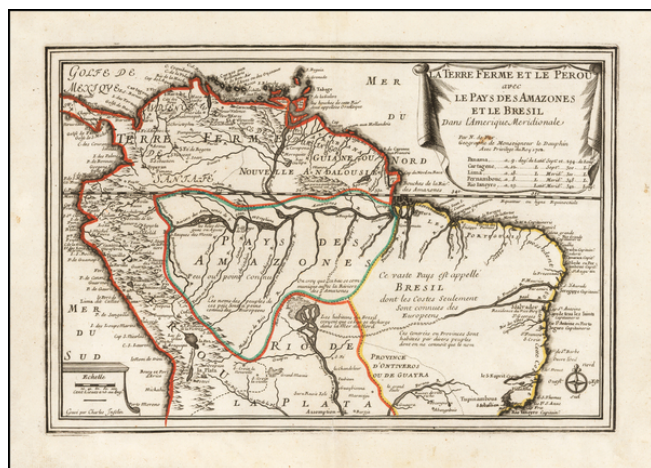

Barry Lawrence Ruderman Antique Maps Inc.

7407 La Jolla Boulevard
La Jolla, CA 92037

www.raremaps.com

(858) 551-8500
blr@raremaps.com

La Terre Ferme Et Le Perous avec Le Pays Des Amazones Et Le Bresil Dans L'Amérique Meridionale . . . 1702

Stock#: 56229
Map Maker: de Fer
Date: 1702
Place: Paris
Color: Hand Colored
Condition: VG+
Size: 13.5 x 8.5 inches
Price: \$345.00

Description:

Striking old color example of Der Fer's map of the northern part of South America, from his *Atlas Curieux*.

The map extends south to include Rio Ianeyro (Rio De Janeiro). A number of annotations on the indigenous people of the interior and other features.

Detailed Condition: