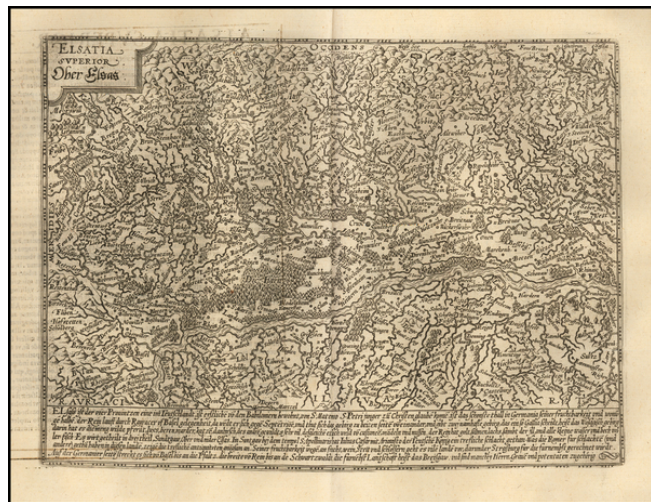

## Elsatia Superior Ober Elsas

**Stock#:** 56083  
**Map Maker:** Quad / Bussemacher  
**Date:** 1592 circa  
**Place:** Cologne  
**Color:** Uncolored  
**Condition:** VG  
**Size:** 12 x 8.5 inches  
**Price:** \$ 145.00

### Description:

Nice example of this scarce map of the river traversed by the Rhine River, between Basel and regions to the North, published in Cologne.

The map is oriented with West at the top.

The present map was produced by two of the primary Cologne School mapmakers, Johann Bussemacher and Matthias Quad. The Cologne School of cartography, was perhaps the only group of mapmakers competing with the Low Countries-based map publishing houses at the end of the 16th century (De Jode and Ortelius). For more on the Cologne School, see: Meurer, *Atlantes Colonienses. Die Kolner Schule der Atlas Kartographie 1570-1610*.