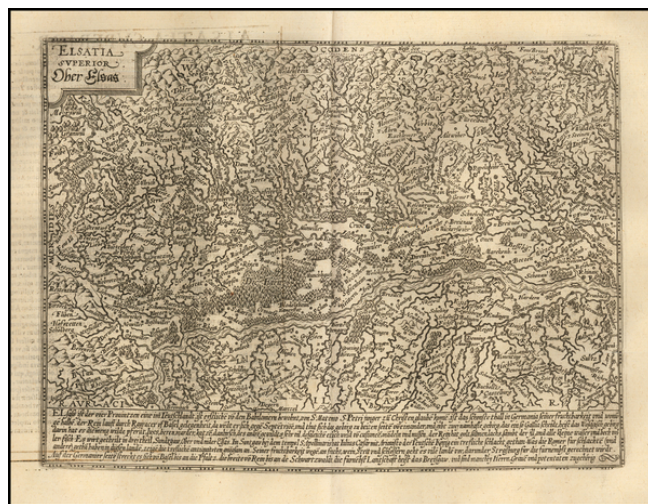

Barry Lawrence Ruderman Antique Maps Inc.

7407 La Jolla Boulevard
La Jolla, CA 92037

www.RareMaps.com

(858) 551-8500
blr@RareMaps.com

Elsatia Superior Ober Elsas

Stock#: 56083
Map Maker: Quad / Bussemacher
Date: 1592 circa
Place: Cologne
Color: Uncolored
Condition: VG
Size: 12 x 8.5 inches
Price: \$165.00

Description:

Nice example of this scarce map of the river traversed by the Rhine River, between Basel and regions to the North, published in Cologne.

The map is oriented with West at the top.

The present map was produced by two of the primary Cologne School mapmakers, Johann Bussemacher and Matthias Quad. The Cologne School of cartography, was perhaps the only group of mapmakers competing with the Low Countries-based map publishing houses at the end of the 16th century (De Jode and Ortelius). For more on the Cologne School, see: Meurer, *Atlantes Colonienses. Die Kolner Schule der Atlas Kartographie 1570-1610*.