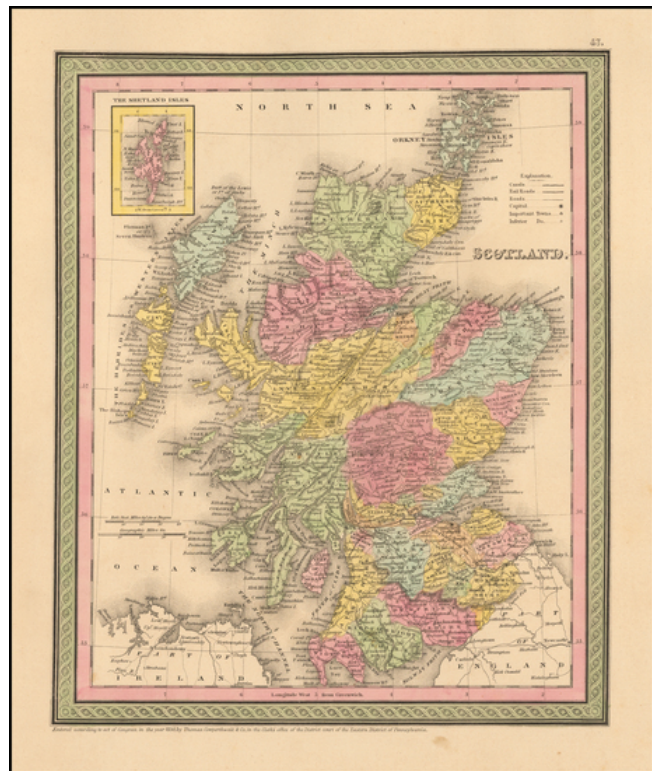

Barry Lawrence Ruderman Antique Maps Inc.

7407 La Jolla Boulevard
La Jolla, CA 92037

www.raremaps.com

(858) 551-8500
blr@raremaps.com

Scotland

Stock#: 55915
Map Maker: Thomas, Cowperthwait & Co.
Date: 1850
Place: Philadelphia
Color: Hand Colored
Condition: VG+
Size: 10 x 12 inches
Price: \$ 125.00

Description:

Detailed and interesting map of Scotland, hand colored by county and showing towns, rivers, lakes, railroads, roads, etc. Inset of the Shetland Islands.

A decorative interesting map.

Detailed Condition: