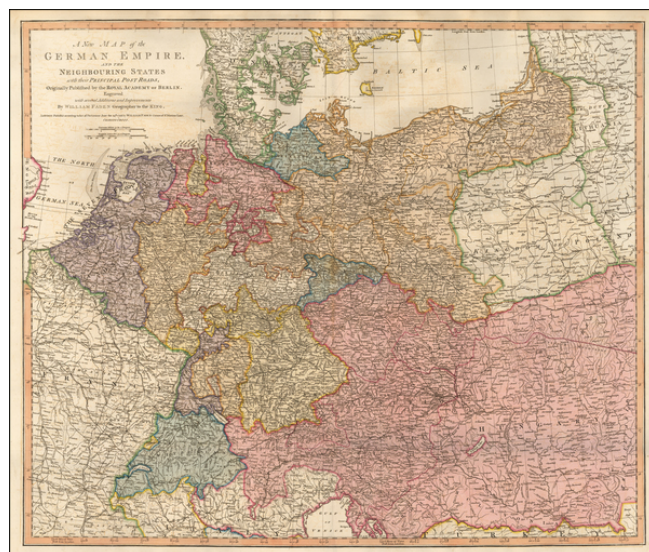

## A New Map of the German Empire, and the Neighbouring States with the Principal Post Roads, Originally Published by the Royal Academy of Berlin . . . 1788

**Stock#:** 55836  
**Map Maker:** Faden  
**Date:** 1788  
**Place:** London  
**Color:** Hand Colored  
**Condition:** VG  
**Size:** 29.5 x 25 inches  
**Price:** SOLD

### Description:

Detailed map of the German Empire, extending from Netherlands to Lithuania and south to Italy and Croatia.