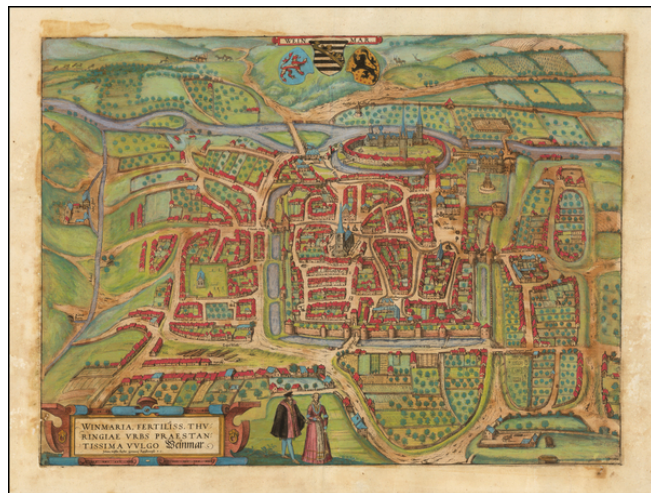

**Barry Lawrence Ruderman
Antique Maps Inc.**

7407 La Jolla Boulevard
La Jolla, CA 92037

www.raremaps.com

(858) 551-8500
blr@raremaps.com

(Weimar) Winmaria, Fertiliss. Thuringiae Urbs Praestantissima Vulgo Weinmar

Stock#: 55672mp2
Map Maker: Braun & Hogenberg
Date: 1581 circa
Place: Frankfurt
Color: Hand Colored
Condition: VG
Size: 18.5 x 13.5 inches
Price: \$ 375.00

Description:

Old color example of Braun & Hogenberg's important early view of Weimar, crediting Johan Wolfius, Rector of the Gymnasium at Ratisbona (Regensburg).

Detailed Condition:

Old Color. Some color offsetting, soiling and minor chipping. Expertly backed with a thin layer of archival paper.