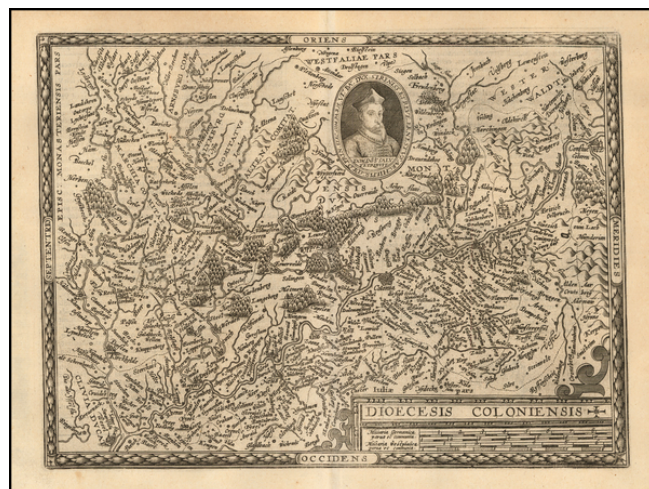

Barry Lawrence Ruderman Antique Maps Inc.

7407 La Jolla Boulevard
La Jolla, CA 92037

www.RareMaps.com

(858) 551-8500
blr@RareMaps.com

Dioecesis Colonensis

Stock#: 55534
Map Maker: Quad / Bussemacher
Date: 1592 circa
Place: Cologne
Color: Uncolored
Condition: VG+
Size: 11 x 7.5 inches
Price: \$165.00

Description:

Detailed map of the Cologne region of Germany.

Centered on the Rhine River with east at the top. Major cities shown included Cologne, Dusseldorf, Duisburg, and Wessel

The present map was produced by two of the primary Cologne School mapmakers, Johann Bussemacher and Matthias Quad. The Cologne School of cartography, was perhaps the only group of mapmakers competing with the Low Countries-based map publishing houses at the end of the 16th century (De Jode and Ortelius). For more on the Cologne School, see: Meurer, *Atlantes Colonienses. Die Kolner Schule der Atlas Kartographie 1570-1610*.