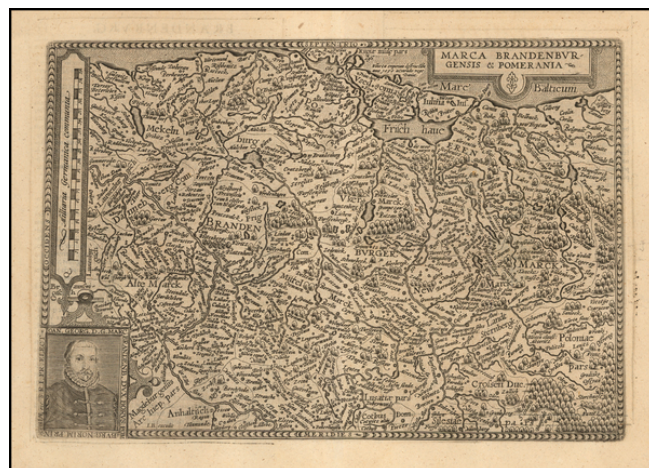

## Marca Brandenburgensis & Pomerania

**Stock#:** 55100  
**Map Maker:** Quad / Bussemacher  
**Date:** 1592 circa  
**Place:** Cologne  
**Color:** Uncolored  
**Condition:** VG  
**Size:** 12 x 9.5 inches  
**Price:** \$ 145.00

### Description:

Detailed map of the north part of Germany, including Brandenburg and Pomerania.

Includes a portrait of Johan Georg of Brandenburg (1525 - 1598) Prince-electoral of the Margraviate of Brandenburg (1571-1598) and a Duke of Prussia.

The present map was produced by two of the primary Cologne School mapmakers, Johann Bussemacher and Matthias Quad. The Cologne School of cartography, was perhaps the only group of mapmakers competing with the Low Countries-based map publishing houses at the end of the 16th century (De Jode and Ortelius). For more on the Cologne School, see: Meurer, *Atlantes Colonienses. Die Kolner Schule der Atlas Kartographie 1570-1610*.