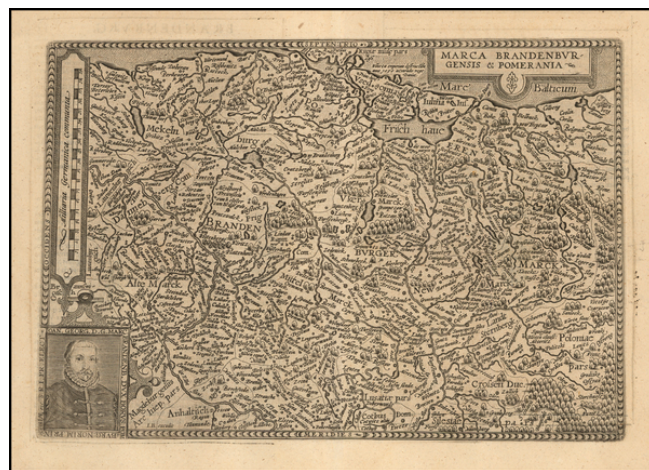

Barry Lawrence Ruderman Antique Maps Inc.

7407 La Jolla Boulevard
La Jolla, CA 92037

www.raremaps.com

(858) 551-8500
blr@raremaps.com

Marca Brandenburgensis & Pomerania

Stock#: 55100
Map Maker: Quad / Bussemacher
Date: 1592 circa
Place: Cologne
Color: Uncolored
Condition: VG
Size: 12 x 9.5 inches
Price: \$175.00

Description:

Detailed map of the north part of Germany, including Brandenburg and Pomerania.

Includes a portrait of Johan Georg of Brandenburg (1525 - 1598) Prince-electoral of the Margraviate of Brandenburg (1571-1598) and a Duke of Prussia.

The present map was produced by two of the primary Cologne School mapmakers, Johann Bussemacher and Matthias Quad. The Cologne School of cartography, was perhaps the only group of mapmakers competing with the Low Countries-based map publishing houses at the end of the 16th century (De Jode and Ortelius). For more on the Cologne School, see: Meurer, *Atlantes Colonienses. Die Kolner Schule der Atlas Kartographie 1570-1610*.