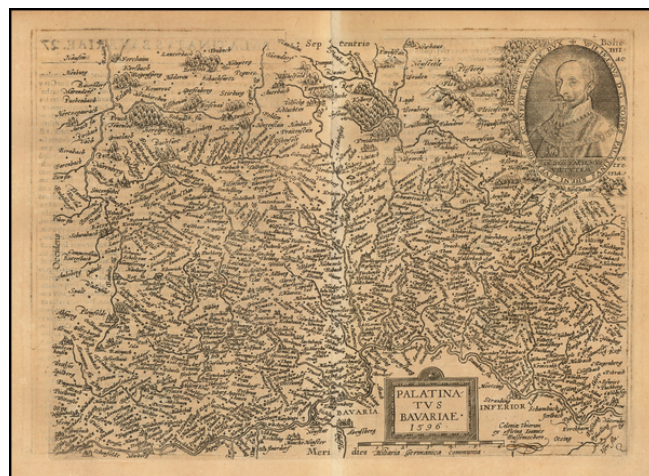

Barry Lawrence Ruderman Antique Maps Inc.

7407 La Jolla Boulevard
La Jolla, CA 92037

www.RareMaps.com

(858) 551-8500
blr@RareMaps.com

Palatinatus Bavariae 1596

Stock#: 54862
Map Maker: Quad / Bussemacher
Date: 1593 circa
Place: Cologne
Color: Uncolored
Condition: VG
Size: 12 x 8.5 inches
Price: \$195.00

Description:

Nice example of this scarce map of the Palatinate of Bavaria, with vignette portrait of "Wilhemus D.G.", published in Cologne.

Cities shown include Regensburg, Nuremberg, Ingolstat, etc.

The present map was produced by two of the primary Cologne School mapmakers, Johann Bussemacher and Matthias Quad. The Cologne School of cartography, was perhaps the only group of mapmakers competing with the Low Countries-based map publishing houses at the end of the 16th century (De Jode and Ortelius). For more on the Cologne School, see: Meurer, *Atlantes Colonienses. Die Kolner Schule der Atlas Kartographie 1570-1610*.