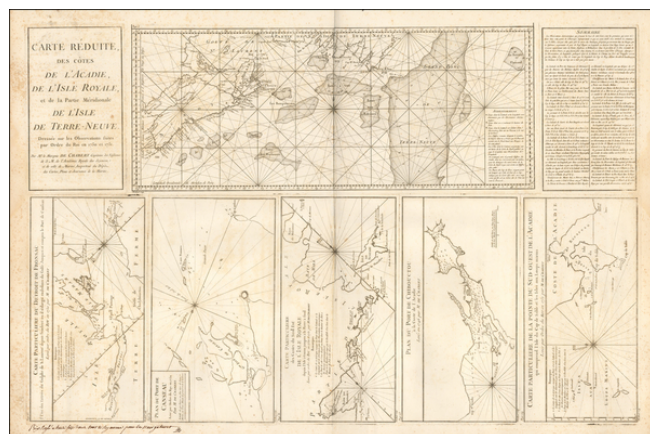

## [Newfoundland Navigational Charts] Carte Reduite des Cotes de l'Acadie de l'Isle Royale et de la Partie Meridionale de l'Isle de Terre Neuve ... 1751

**Stock#:** 54563  
**Map Maker:** Depot de la Marine  
**Date:** 1755 circa  
**Place:** Paris  
**Color:** Uncolored  
**Condition:** VG-  
**Size:** 34 x 22 inches  
**Price:** SOLD

### Description:

Large engraved mapsheet, comprising six inset maps related to the coast of Acadia and Ile Royale, published by Depot de la Marine in the mid-1750s.

The maps are all credited to Mr. le Marquis de Chambert Capitaine des Vaisseaux.