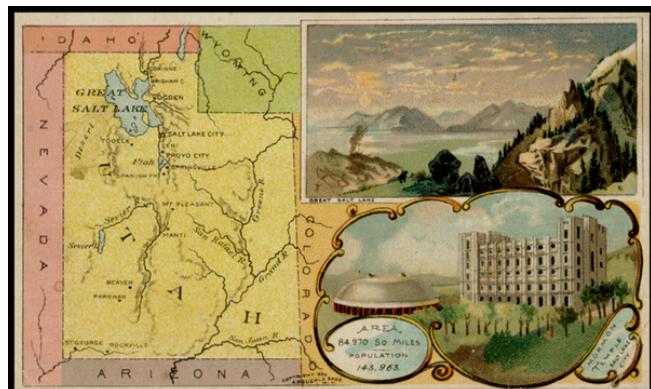

Barry Lawrence Ruderman Antique Maps Inc.

7407 La Jolla Boulevard
La Jolla, CA 92037

www.RareMaps.com

(858) 551-8500
blr@RareMaps.com

Utah

Stock#: 5452
Map Maker: Arbuckle Brothers Coffee Co.
Date: 1889
Place: New York
Color: Color
Condition: VG
Size: 5 x 3 inches
Price: \$30.00

Description:

Decorative and unusual trading card map from this famous series. Map is surrounded by decorative vignette, showing Great Salt Lake and Mormon Temple. Includes population statistics.

Detailed Condition: